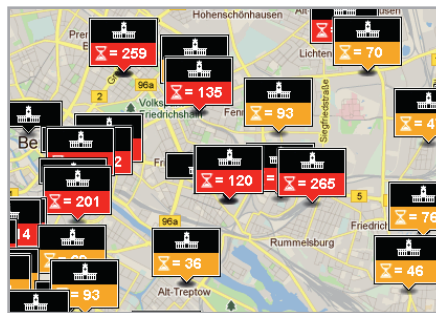

Linked Government Data

Apps - small applications just making fun, have greater benefit for users, or even both - are now being used quite naturally. For many people they are an essential part of their everyday life. With the demand for more transparency and to give individuals greater voice on their public administration is accompanied by a growing interest in apps for citizens.