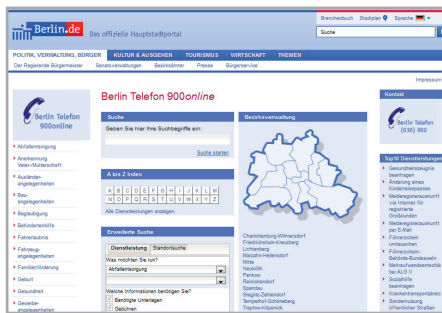

Linked Government Data

Apps - small applications just making fun, have greater benefit for users, or even both - are now being used quite naturally. For many people they are an essential part of their everyday life. With the demand for more transparency and to give individuals greater voice on their public administration is accompanied by a growing interest in apps for citizens.